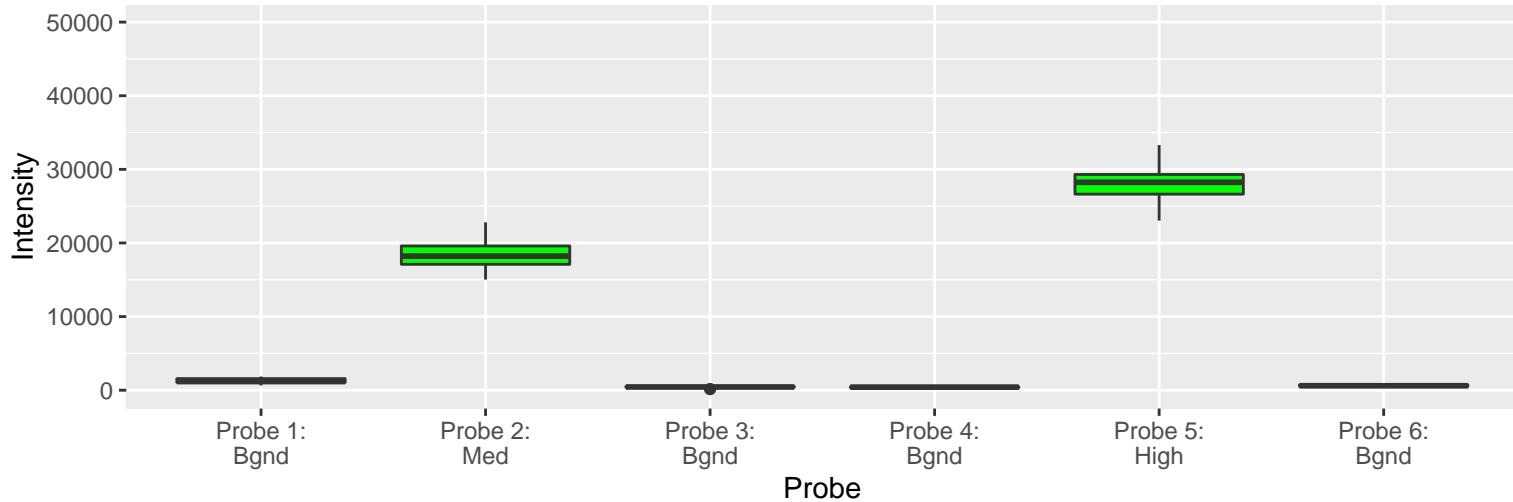

STAINING: green channel

STAINING: red channel