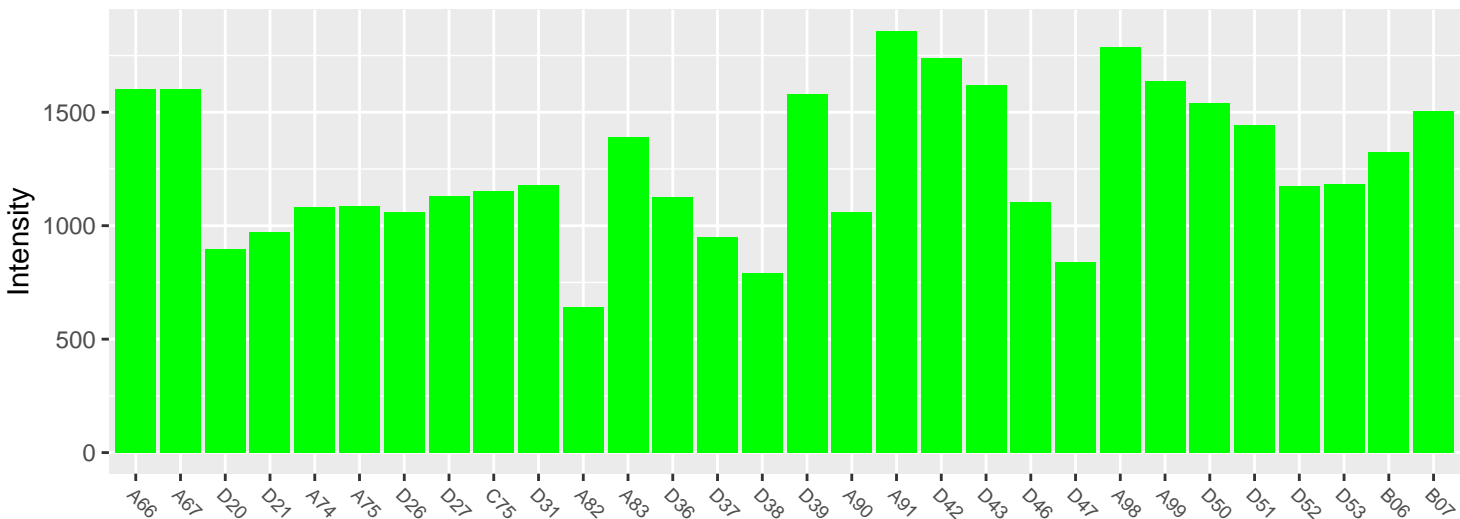

STAINING.1: DNP(20K): green channel: Background

STAINING.1: DNP(20K): red channel: High